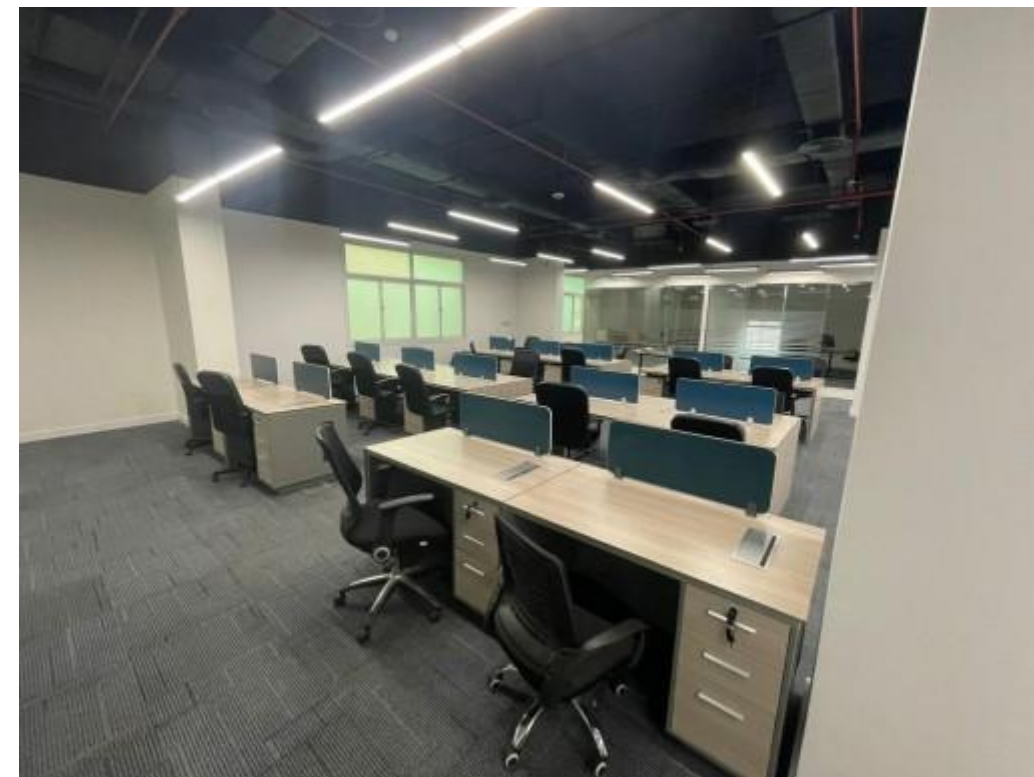

NEW OFFICES FOR TRUSTANGLE

Redesigned and implemented Trustangle workplace entirely
Scope of Work: Full Design - Fit out work - MEP work